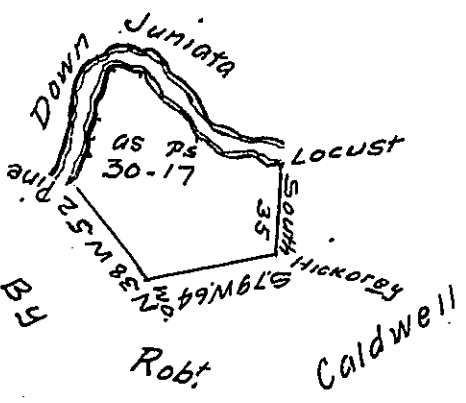

The Course & distances down
~~down~~ Little Juniata from the
 Pine to the Locust

N	35 E	10
N	30 E	10
N	16 E	32
N	79 E	14
S	42 E	34
S	68 E	37
		White Oak
		137

Situate on the South Side of Little Juniata two miles above
 the Forks in the Township & County of Huntingdon containing
^{as ps}
 30-17 without allowance for Roads being part of a larger tract
 of 310^{as}
 surveyed and returned to Robert Caldwell on his order
 No 946 dated the 23^d day of August 1766 surveyed to
 Lazarus Brown McLean on the 7th day of April 1794.